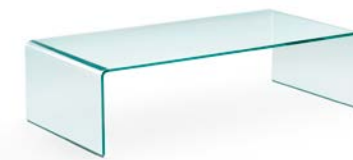

*Ash Grey hide structure,
Pearl Grey Nubuck seat and back.
Struttura in cuoio Grigio Cenere,
seduta e schienale in Nubuck Perla.*

*Dark Brown hide structure,
Dark Brown nabuk seat and back.
Struttura in cuoio Testa di Moro,
seduta e schienale in nabuk Testa di Moro.*

rialto

DESIGN CRS FIAM

*Transparent or extralight glass.
Vetro trasparente o extralight.*

waves

DESIGN LUDOVICA E ROBERTO PALOMBA

*Opaque Titanium finish metal base,
transparent DV-Glass top.
Base in metallo finitura Titanio Opaco,
piano in DV-Glass trasparente.*

lakes

DESIGN STUDIO KLASS

*Lava Grey or metallic Champagne finish metal base,
Champagne back-painted glass top,
Calacatta Royal marble top.*

*Base in metallo finitura Grigio Lava oppure Champagne metallizzato,
piano in vetro retroverniciato Champagne,
piano in marmo Calacatta Royal.*