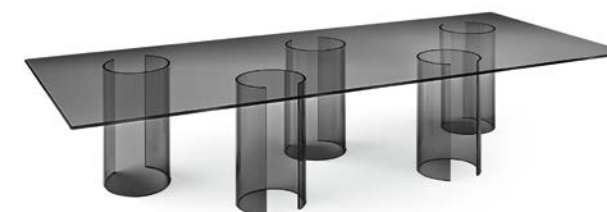

luxor

DESIGN RODOLFO DORDONI

Smoked glass.
Vetro fumè.