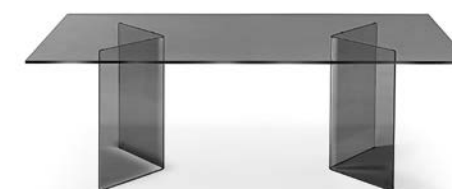

corner

DESIGN CRS FIAM

Smoked glass.
Vetro fumè.

hype

DESIGN STUDIO KLASS

Lava Grey finish metal base,
Lava Grey or Brilliant Black back-painted glass top.
Base in metallo finitura Grigio Lava.
Piano in vetro retroverniciato Grigio Lava oppure Nero Brillante.