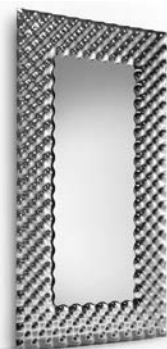

pasha

DESIGN DAINELLI STUDIO

Standard version.
Versione standard.