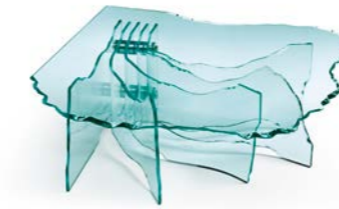

Black glossy Nickel finish metal base, transparent DV-Glass top.
Base in metallo finitura Nichel Nero lucido, piano in DV-Glass trasparente.

shell

DESIGN DANNY LANE

Transparent or extralight glass.
Vetro trasparente o extralight.