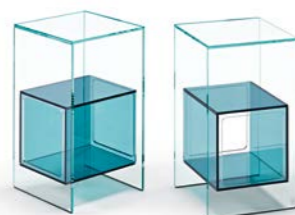

rialto

DESIGN CRS FIAM

Transparent or extralight glass.
Vetro trasparente o extralight.

rialto side

DESIGN CRS FIAM

Transparent or extralight glass.
Vetro trasparente o extralight.

rialto tris

DESIGN CRS FIAM

Transparent or extralight glass.
Vetro trasparente o extralight.

magique

DESIGN STUDIO KLASS

*Transparent or extralight glass structure,
inner compartment in transparent glass,
or extralight glass or smoked glass, or blue glass.*
Struttura in vetro trasparente o extralight,
cubo contenitore in vetro trasparente o extralight,
oppure in vetro fumè, oppure in vetro blu.