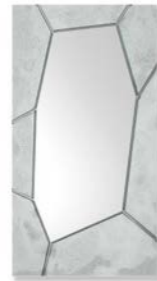

---

shift

DESIGN FRANCESCA LANZAVECCHIA

Standard version.
Versione standard.