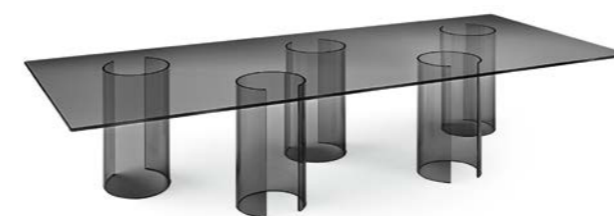

Incisive Modern
Moderno Deciso

Incisive Modern
Dining Area

luxor

DESIGN RODOLFO DORDONI

Smoked glass.
Vetro fumè.

corner

DESIGN CRS FIAM

Smoked glass.
Vetro fumè.