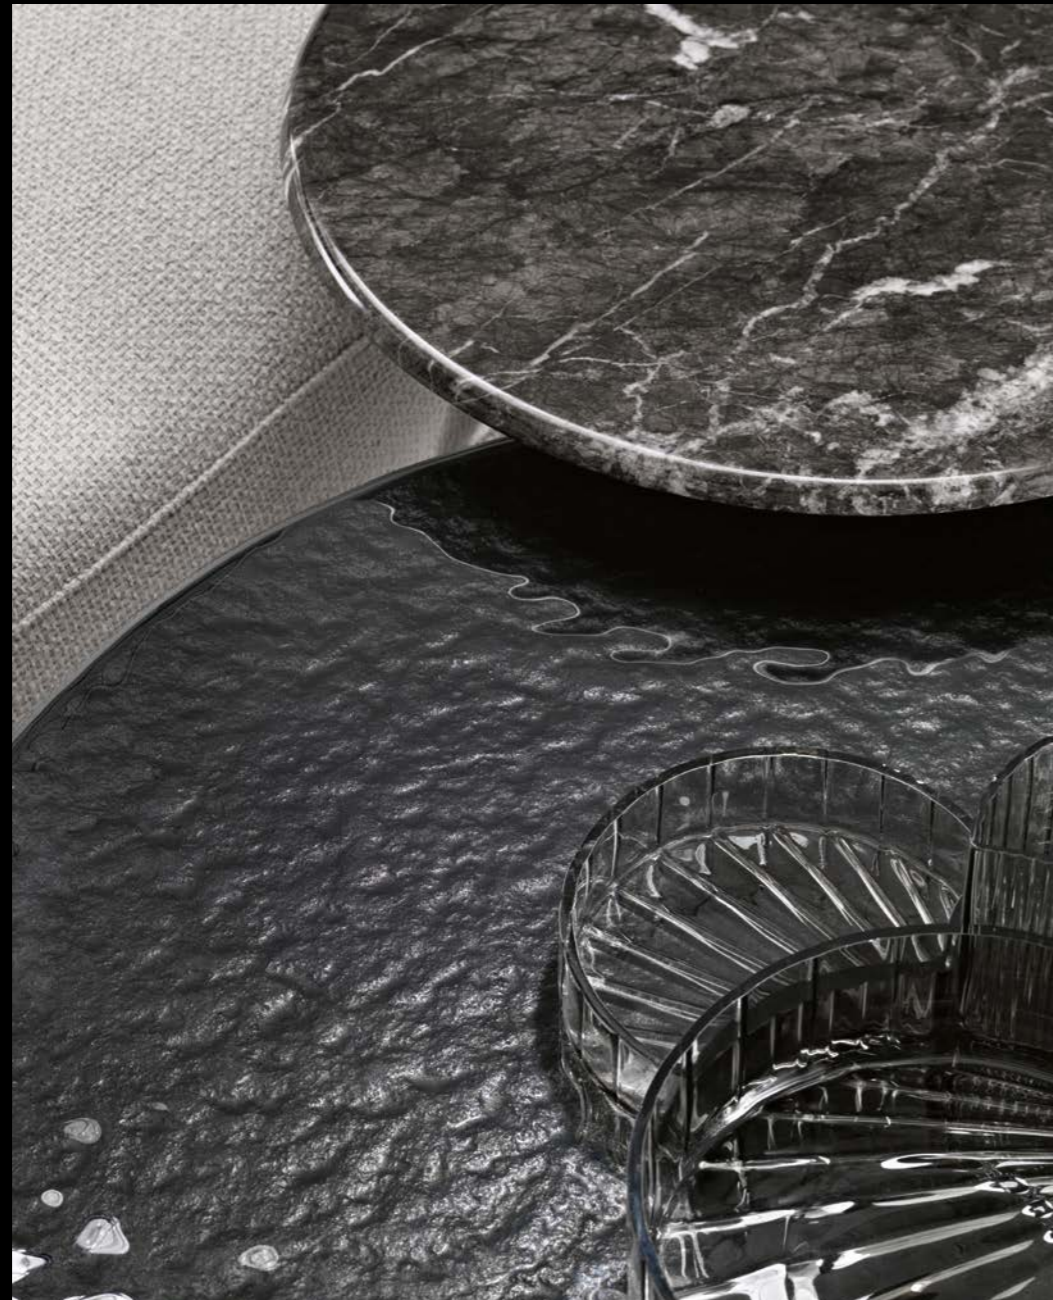

DESIGN HELIDON XHIXHA & DANTE O. BENINI - LUCA GONZO

Standard version.
Versione standard.

lollipop

DESIGN MARCEL WANDERS STUDIO

Standard version.
Versione standard.

pinch

DESIGN LANZAVECCHIA + WAI

Standard version.
Versione standard.