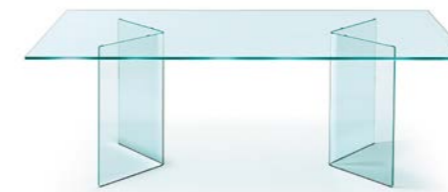

corner

DESIGN CRS FIAM

Transparent or extralight glass.
Vetro trasparente o extralight.