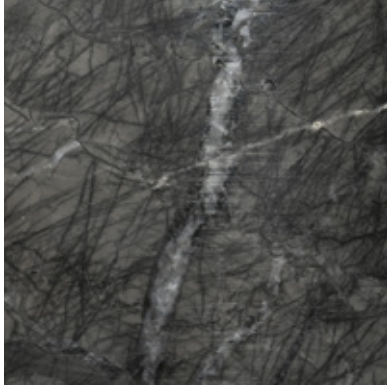

Slight traces on the surface, internal and external glass plate's irregularities are distinctive signs of the high-temperature fusion process that guarantee its craftsmanship. They cannot therefore be contested.

FINITURE
FINISHES

Base in metallo
Metal base

nichel nero lucido
black glossy nickel

titanio opaco
opaque titanium

Piano in DV-Glass
DV-Glass top

vetro fuso trasparente
fused transparent glass

vetro fuso colorato
fused colored glass

vetro fuso fumé
fused smoked glass

vetro fuso bronzo
fused bronze glass

**FINITURE
FINISHES**

**Piani in marmo
Marble top**

grigio carnico
carnico grey

mystic brown
mystic brown

manhattan
manhattan

calacatta royal
calacatta royal