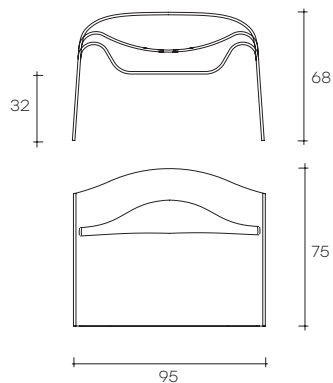

ghost

DESIGN
CINI BOERI

modello registrato
registered model

portata: 130 kg
total load capacity: 130 kg

Poltrona in vetro curvato
da 12 mm.

*Monolithic chair
in 12 mm-thick curved glass.*

dimensioni L, P, H
dimensions L, W, H
(cm)

COD./CODE

L

P/W

H

peso netto
net weight
(kg)peso lordo
gross weight
(kg)volume imballo
package volume
(m³)

Poltrona in vetro curvato da 12 mm.
*Monolithic chair in 12 mm
thick curved glass.*

02

95