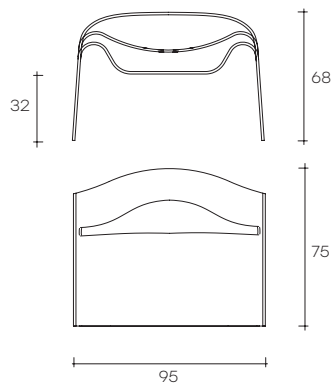

# ghost

DESIGN  
CINI BOERI

modello registrato  
registered model

portata: 130 kg  
total load capacity: 130 kg

Poltrona in vetro curvato da 12 mm.

*Monolithic chair in 12 mm-thick curved glass.*

dimensioni L, P, H  
dimensions L, W, H  
(cm)

COD./CODE

L

P/W

H

peso netto  
net weight  
(kg)

peso lordo  
gross weight  
(kg)

volume imballo  
package volume  
(m<sup>3</sup>)

Poltrona in vetro curvato da 12 mm.  
*Monolithic chair in 12 mm thick curved glass.*