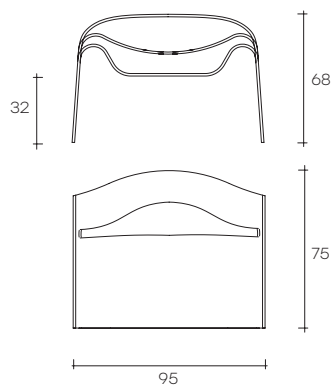

ghost

DESIGN
CINI BOERI

modello registrato
registered model

portata: 150 kg
total load capacity: 150 kg

Poltrona in vetro curvato
da 12 mm.

*Monolithic chair
in 12 mm-thick curved glass.*

dimensioni L, P, H
dimensions L, W, H
(cm)

COD./CODE

L

P/W

H

peso netto
net weight
(kg)

peso lordo
gross weight
(kg)

volume imballo
package volume
(m³)

Poltrona in vetro curvato da 12 mm.
*Monolithic chair in 12 mm
thick curved glass.*