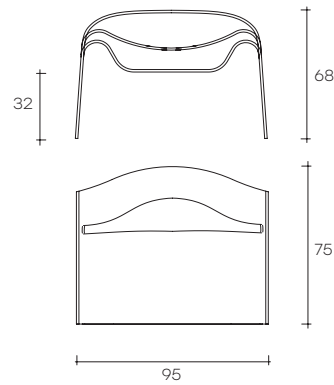

# ghost

DESIGN  
CINI BOERI

modello registrato  
registered model

portata: 130 kg  
total load capacity: 130 kg

Poltrona in vetro curvato  
da 12 mm.

*Monolithic chair  
in 12 mm-thick curved glass.*

dimensioni L, P, H dimensions L, W, H (cm)	COD./CODE	L	P/W	H	peso netto net weight (kg)	peso lordo gross weight (kg)	volume imballo package volume (m <sup>3</sup> )
Poltrona in vetro curvato da 12 mm. <i>Monolithic chair in 12 mm thick curved glass.</i>	<b>02</b>	95	75	68	36	64	0,75