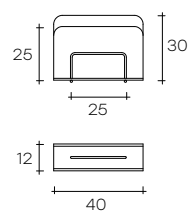

vogue

DESIGN
ROBERTO PAOLI

Portariviste in vetro trasparente curvato da 10 mm con appoggi in acciaio cromato.

10 mm-thick curved transparent glass magazine rack with steel stand.

dimensioni L, P, H
dimensions L, W, H
(cm)

COD./CODE

L

P/W

H

peso netto
net weight
(kg)

peso lordo
gross weight
(kg)

volume imballo
package volume
(m³)

Portariviste.
Magazine rack.