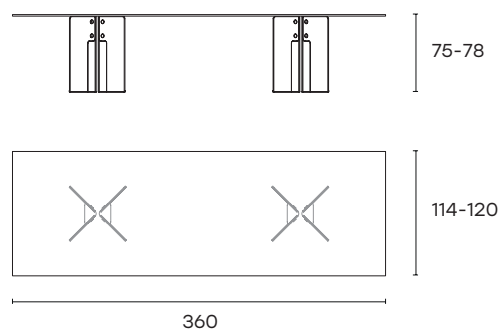

portata sul top: 150 kg
load capacity on the top: 150 kg

TRIR200

TRIR240 - TRIR260

TRIR302 (only with wood top or back painted glass top)

TRIR304

TRIR360 (only with wood top or layered glass top)

TRIT140

TRIT160

TRIT180

**DIMENSIONI
DIMENSIONS**

**PIANO IN VETRO
FUSO O LISCIO
(TRASPARENTE)
FUSED OR FLAT
GLASS TOP
(TRANSPARENT)**

H 75 cm - H 29 1/2"

**PIANO IN VETRO FUSO
RETROVERNICIATO
FUSED GLASS TOP
BACK-PAINTED**

H 75 cm - H 29 1/2"

**PIANO IN VETRO
STRATIFICATO
LAYERED
GLASS TOP**

H 75 cm - H 29 1/2"

**PIANO IN LEGNO
WOOD TOP**

H 78 cm - H 30 11/16"

TRIR200 - 2 bases

L 200 x P 100 cm
L 78 3/4" x W 39 3/8"

 111
 139
 0,56

 112
 140
 0,56

 116
 165
 0,73

TRIR240 - 2 bases

L 240 x P 110 cm
L 94 1/2" x W 43 5/16"

 135
 197
 0,71

 136
 198
 0,71

 142
 203
 0,75

 119
 139
 0,51