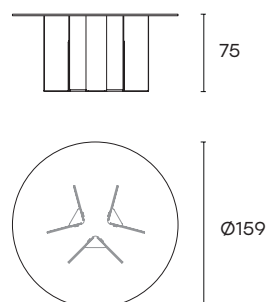

portata sul top: 150 kg
load capacity on the top: 150 kg

TRIR200

TRIR240 - TRIR260

TRIR302 (only with wood top or back painted glass top)

TRIR304

TRIR360 (only with wood top or layered glass top)

TRIT140

TRIT160

TRIT180

**DIMENSIONI
DIMENSIONS**

**PIANO IN VETRO
FUSO O LISCIO
(TRASPARENTE)
FUSED OR FLAT
GLASS TOP
(TRANSPARENT)**

H 75 cm - H 29 1/2"

**PIANO IN VETRO FUSO
RETROVERNICIATO
FUSED GLASS TOP
BACK-PAINTED**

H 75 cm - H 29 1/2"

**PIANO IN VETRO
STRATIFICATO
LAYERED
GLASS TOP**

H 75 cm - H 29 1/2"

**PIANO IN LEGNO
WOOD TOP**

H 78 cm - H 30 11/16"

TRIR200 - 2 bases

L 200 x P 100 cm
L 78 3/4" x W 39 3/8"

 111
 139
 0,56

 112
 140
 0,56

 116
 165
 0,73

TRIR240 - 2 bases

L 240 x P 110 cm
L 94 1/2" x W 43 5/16"

 135
 197
 0,71

 136
 198
 0,71

 142
 203
 0,75

 119
 139
 0,51