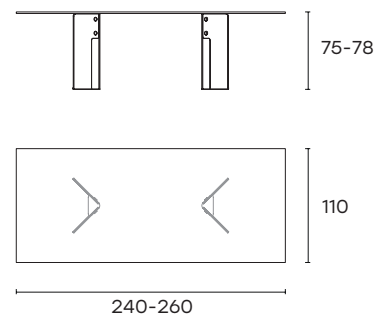

TRIR240 - TRIR260

TRIR360 (only with wood top or layered glass top)