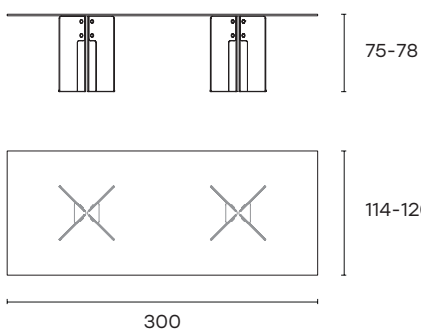

portata sul top: 150 kg
load capacity on the top: 150 kg

TRIR200

TRIR240 - TRIR260

TRIR302 (only with wood top or back painted glass top)

TRIR304

TRIR360 (only with wood top or layered glass top)

TRIT140

TRIT160

TRIT180

**DIMENSIONI
DIMENSIONS**

**PIANO IN VETRO
FUSO O LISCIO
(TRASPARENTE)
FUSED OR FLAT
GLASS TOP
(TRANSPARENT)**

H 75 cm - H 29 1/2"

**PIANO IN VETRO FUSO
RETROVERNICIATO
FUSED GLASS TOP
BACK-PAINTED**

H 75 cm - H 29 1/2"

**PIANO IN VETRO
STRATIFICATO
LAYERED
GLASS TOP**

H 75 cm - H 29 1/2"

**PIANO IN LEGNO
WOOD TOP**

H 78 cm - H 30 11/16"

TRIR200 - 2 bases

L 200 x P 100 cm
L 78 3/4" x W 39 3/8"

 111
 139
 0,56

 112
 140
 0,56

 116
 165
 0,73

TRIR240 - 2 bases

L 240 x P 110 cm
L 94 1/2" x W 43 5/16"

 135
 197
 0,71

 136
 198
 0,71

 142
 203
 0,75

 119
 139
 0,51