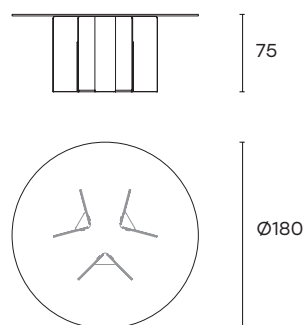

portata sul top: 150 kg
load capacity on the top: 150 kg

TRIR200

TRIR240 - TRIR260

TRIR302 (only with wood top or back painted glass top)

TRIR304

TRIR360 (only with wood top or layered glass top)

TRIT140

TRIT160

TRIT180

**DIMENSIONI
DIMENSIONS**

**PIANO IN VETRO
FUSO O LISCIO
(TRASPARENTE)
FUSED OR FLAT
GLASS TOP
(TRANSPARENT)**

H 75 cm - H 29 1/2"

**PIANO IN VETRO FUSO
RETROVERNICIATO
FUSED GLASS TOP
BACK-PAINTED**

H 75 cm - H 29 1/2"

**PIANO IN VETRO
STRATIFICATO
LAYERED
GLASS TOP**

H 75 cm - H 29 1/2"

**PIANO IN LEGNO
WOOD TOP**

H 78 cm - H 30 11/16"

TRIR200 - 2 bases

L 200 x P 100 cm
L 78 3/4" x W 39 3/8"

 111
 139
 0,56

 112
 140
 0,56

 116
 165
 0,73

TRIR240 - 2 bases

L 240 x P 110 cm
L 94 1/2" x W 43 5/16"

 135
 197
 0,71

 136
 198
 0,71

 142
 203
 0,75

 119
 139
 0,51