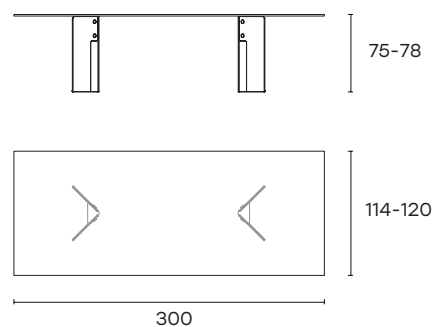

portata sul top: 150 kg
load capacity on the top: 150 kg

TRIR200

TRIR240 - TRIR260

TRIR302 (only with wood top or back painted glass top)

TRIR304

TRIR360 (only with wood top or layered glass top)

TRIT140

TRIT160

TRIT180

**DIMENSIONI
DIMENSIONS**

**PIANO IN VETRO
FUSO O LISCIO
(TRASPARENTE)
FUSED OR FLAT
GLASS TOP
(TRANSPARENT)**

H 75 cm - H 29 1/2"

**PIANO IN VETRO FUSO
RETROVERNICIATO
FUSED GLASS TOP
BACK-PAINTED**

H 75 cm - H 29 1/2"

**PIANO IN VETRO
STRATIFICATO
LAYERED
GLASS TOP**

H 75 cm - H 29 1/2"

**PIANO IN LEGNO
WOOD TOP**

H 78 cm - H 30 11/16"

TRIR200 - 2 bases

L 200 x P 100 cm
L 78 3/4" x W 39 3/8"

 111
 139
 0,56

 112
 140
 0,56

 116
 165
 0,73

TRIR240 - 2 bases

L 240 x P 110 cm
L 94 1/2" x W 43 5/16"

 135
 197
 0,71

 136
 198
 0,71

 142
 203
 0,75

 119
 139
 0,51