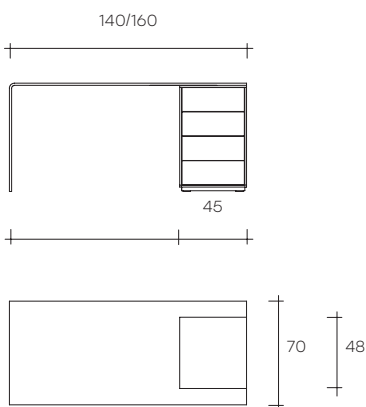

# rialto L

CRS Fiam

modello registrato  
registered model

Scrivania in vetro curvato da 15 mm, abbinata a cassetteria in legno laccato opaco nei colori bianco o nero con frontali in vetro verniciati in abbinamento al colore della struttura. Disponibile anche su misura.

Desk in 15 mm-thick curved glass combined with drawer unit in white or black matt lacquered wood, with fronts in glass varnished to match the structure colour. Customized Rialto desk available on demand.

portata sul piano: 100 kg  
load capacity on top: 100 kg

SC12

SC14 - SC16

## DIMENSIONI \_ DIMENSIONS

**SC12**

L 120 x P 60 x H 73 cm  
L 47 1/4" x W 23 5/8" x H 28 3/4"

**SC14**

L 140 x P 70 x H 73 cm  
L 55 1/8" x W 27 9/16" x H 28 3/4"

**SC16**

L 160 x P 70 x H 73 cm  
L 62" x W 27 9/16" x H 28 3/4"