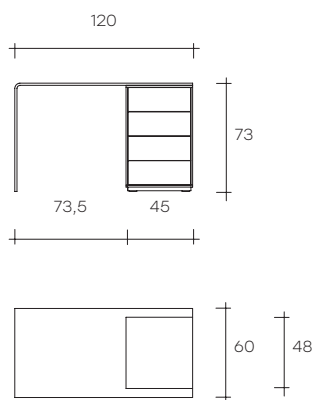

# rialto L

CRS Fiam

modello registrato  
registered model

Scrivania in vetro curvato da 15 mm, abbinata a cassetteria in legno laccato opaco nei colori bianco o nero con frontali in vetro verniciati in abbinamento al colore della struttura. Disponibile anche su misura.

Desk in 15 mm-thick curved glass combined with drawer unit in white or black matt lacquered wood, with fronts in glass varnished to match the structure colour. Customized Rialto desk available on demand.

portata sul piano: 100 kg  
load capacity on top: 100 kg

SC12

SC14 - SC16

## DIMENSIONI \_ DIMENSIONS

**SC12**

L 120 x P 60 x H 73 cm  
L 47 1/4" x W 23 5/8" x H 28 3/4"

**SC14**

L 140 x P 70 x H 73 cm  
L 55 1/8" x W 27 9/16" x H 28 3/4"

**SC16**

L 160 x P 70 x H 73 cm  
L 62" x W 27 9/16" x H 28 3/4"