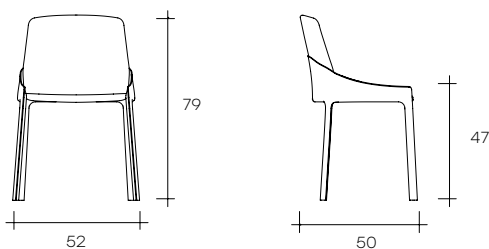

plié

DESIGN
STUDIO KLASS

modello registrato
registered model

Sedia rivestita in cuoio
e pelle fiore o Nubuck.
Struttura interna
in tubolare metallico
e legno.

Chair upholstered
in hide and leather
or Nubuck. Internal
structure in metal
tubular and wood.

portata della seduta: 130 kg
load capacity: 130 kg

dimensioni L, P, H
dimensions L, W, H
(cm)

	COD./CODE	L	P/W	H	peso netto net weight (kg)	peso lordo gross weight (kg)	volume imballo package volume (m ³)
Struttura rivestita in cuoio Solid, seduta e schienale rivestiti in pelle fiore. <i>Structure upholstered in Solid hide, seat and back upholstered in leather.</i>	PS/	52	50	79	8	11	0,28
Struttura rivestita in cuoio, seduta e schienale rivestiti in Nubuck. <i>Structure upholstered in hide, seat and back upholstered in Nubuck.</i>	PS/	52	50	79	8	11	0,28