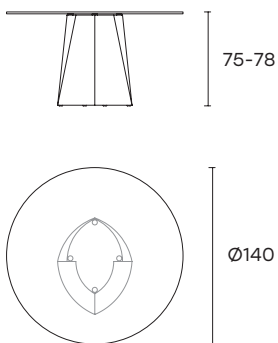

portata sul piano: 150 kg
load capacity on top: 150 kg

BASE STANDARD STANDARD BASE

OGIS240 - OGIS260 - OGIS302

OGIS303

BASE GRANDE (solo per tavoli tondi) LARGE BASE (only for round tables)

OGIT140

OGIT160

OGIT180

**DIMENSIONI
DIMENSIONS**

**PIANO IN VETRO
FUSO O LISCIO
(TRASPARENTE)
FUSED OR FLAT
GLASS TOP
(TRANSPARENT)**

H 75 cm - H 29 1/2"

**PIANO IN VETRO FUSO
RETROVERNICIATO
FUSED GLASS TOP
BACK-PAINTED**

H 77 cm - H 30 5/16"

**PIANO IN VETRO
STRATIFICATO
LAYERED
GLASS TOP**

H 75 cm - H 29 1/2"

**PIANO IN MARMO
MARBLE TOP**

H 78 cm - H 30 11/16"

OGIS240 - 2 standard bases

L 240 x P 110 cm
L 94 1/2" x W 43 5/16"

 134
 195
 1,04

 159
 224
 1,2

OGIT180* - 1 large base

Ø 180 cm
Ø 70 7/8"

 146
 218
 1,13

 164
 240
 1,28

 153
 225
 1,13

 238
 327
 2,25

* Il piano in marmo è diviso in due parti uguali.

* The marble top is divided into two equal parts.