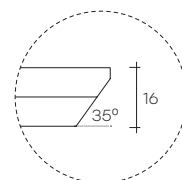

*PARTICOLARE
BISELLATURA
BEVEL DETAIL