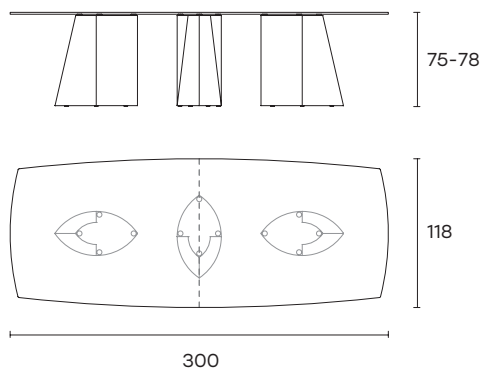

portata sul piano: 150 kg
load capacity on top: 150 kg

BASE STANDARD STANDARD BASE

OGIS240 - OGIS260 - OGIS302

OGIS303

BASE GRANDE (solo per tavoli tondi) LARGE BASE (only for round tables)

OGIT140

OGIT160

OGIT180

**DIMENSIONI
DIMENSIONS**

**PIANO IN VETRO
FUSO O LISCIO
(TRASPARENTE)
FUSED OR FLAT
GLASS TOP
(TRANSPARENT)**

H 75 cm - H 29 1/2"

**PIANO IN VETRO FUSO
RETROVERNICIATO
FUSED GLASS TOP
BACK-PAINTED**

H 77 cm - H 30 5/16"

**PIANO IN VETRO
STRATIFICATO
LAYERED
GLASS TOP**

H 75 cm - H 29 1/2"

**PIANO IN MARMO
MARBLE TOP**

H 78 cm - H 30 11/16"

OGIS240 - 2 standard bases

L 240 x P 110 cm
L 94 1/2" x W 43 5/16"

 134
 195
 1,04

 159
 224
 1,2

OGIT180* - 1 large base

Ø 180 cm
Ø 70 7/8"

 146
 218
 1,13

 164
 240
 1,28

 153
 225
 1,13

 238
 327
 2,25

* Il piano in marmo è diviso in due parti uguali.

* The marble top is divided into two equal parts.