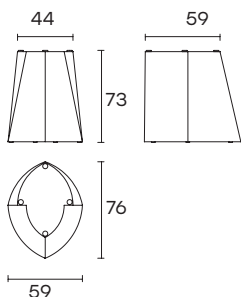

portata sul piano: 150 kg
load capacity on top: 150 kg

BASE STANDARD STANDARD BASE

OGIS240 - OGIS260 - OGIS302

OGIS303

BASE GRANDE (solo per tavoli tondi) LARGE BASE (only for round tables)

OGIT140

OGIT160

OGIT180

**DIMENSIONI
DIMENSIONS**

**PIANO IN VETRO
FUSO O LISCIO
(TRASPARENTE)
FUSED OR FLAT
GLASS TOP
(TRANSPARENT)**

H 75 cm - H 29 1/2"

**PIANO IN VETRO FUSO
RETROVERNICIATO
FUSED GLASS TOP
BACK-PAINTED**

H 77 cm - H 30 5/16"

**PIANO IN VETRO
STRATIFICATO
LAYERED
GLASS TOP**

H 75 cm - H 29 1/2"

**PIANO IN MARMO
MARBLE TOP**

H 78 cm - H 30 11/16"

OGIS240 - 2 standard bases

L 240 x P 110 cm
L 94 1/2" x W 43 5/16"

 134
 195
 1,04

 159
 224
 1,2

OGIT180* - 1 large base

Ø 180 cm
Ø 70 7/8"

 146
 218
 1,13

 164
 240
 1,28

 153
 225
 1,13

 238
 327
 2,25

* Il piano in marmo è diviso in due parti uguali.

* The marble top is divided into two equal parts.