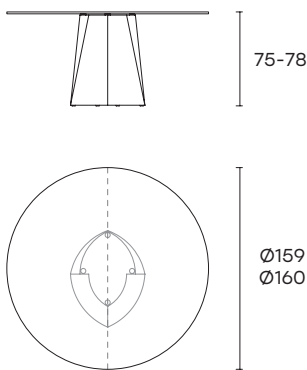

portata sul piano: 150 kg
load capacity on top: 150 kg

BASE STANDARD STANDARD BASE

OGIS240 - OGIS260 - OGIS302

OGIS303

BASE GRANDE (solo per tavoli tondi) LARGE BASE (only for round tables)

OGIT140

OGIT160

OGIT180

**DIMENSIONI
DIMENSIONS**

**PIANO IN VETRO
FUSO O LISCIO
(TRASPARENTE)
FUSED OR FLAT
GLASS TOP
(TRANSPARENT)**

H 75 cm - H 29 1/2"

**PIANO IN VETRO FUSO
RETROVERNICIATO
FUSED GLASS TOP
BACK-PAINTED**

H 77 cm - H 30 5/16"

**PIANO IN VETRO
STRATIFICATO
LAYERED
GLASS TOP**

H 75 cm - H 29 1/2"

**PIANO IN MARMO
MARBLE TOP**

H 78 cm - H 30 11/16"

OGIS240 - 2 standard bases

L 240 x P 110 cm
L 94 1/2" x W 43 5/16"

 134
 195
 1,04

 159
 224
 1,2

OGIT180* - 1 large base

Ø 180 cm
Ø 70 7/8"

 146
 218
 1,13

 164
 240
 1,28

 153
 225
 1,13

 238
 327
 2,25

* Il piano in marmo è diviso in due parti uguali.

* The marble top is divided into two equal parts.