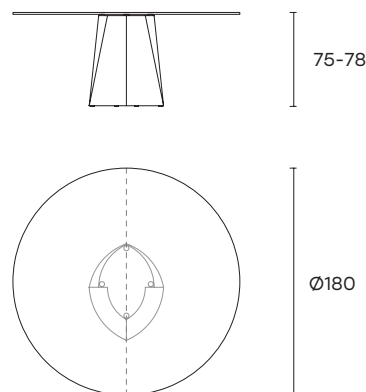

portata sul piano: 150 kg
load capacity on top: 150 kg

BASE STANDARD STANDARD BASE

OGIS240 - OGIS260 - OGIS302

OGIS303

BASE GRANDE (solo per tavoli tondi) LARGE BASE (only for round tables)

OGIT140

OGIT160

OGIT180

**DIMENSIONI
DIMENSIONS**

**PIANO IN VETRO
FUSO O LISCIO
(TRASPARENTE)
FUSED OR FLAT
GLASS TOP
(TRANSPARENT)**

H 75 cm - H 29 1/2"

**PIANO IN VETRO FUSO
RETROVERNICIATO
FUSED GLASS TOP
BACK-PAINTED**

H 77 cm - H 30 5/16"

**PIANO IN VETRO
STRATIFICATO
LAYERED
GLASS TOP**

H 75 cm - H 29 1/2"

**PIANO IN MARMO
MARBLE TOP**

H 78 cm - H 30 11/16"

OGIS240 - 2 standard bases

L 240 x P 110 cm
L 94 1/2" x W 43 5/16"

 134
 195
 1,04

 159
 224
 1,2

OGIT180* - 1 large base

Ø 180 cm
Ø 70 7/8"

 146
 218
 1,13

 164
 240
 1,28

 153
 225
 1,13

 238
 327
 2,25

* Il piano in marmo è diviso in due parti uguali.

* The marble top is divided into two equal parts.