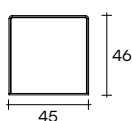

dino

DESIGN CRS FIAM

Comodino in vetro curvato da 8 mm con cassetto in legno laccato colore bianco, nero, marrone-grey e frontalino in vetro da 8 mm verniciato in tinta.

Bedside table in 8 mm-thick curved glass with lacquered wood drawer white, black or brown-grey. Front panel in 8 mm glass painted in matching colours.

portata sul piano: 20 kg
portata sul ripiano: 20 kg
load capacity on top: 20 kg
load capacity on shelf: 20 kg

dimensioni L, P, H
dimensions L, W, H
(cm)

	COD./CODE	Ø/L	P/W	H	peso netto net weight (kg)	peso lordo gross weight (kg)	volume imballo package volume (m ³)
Comodino in vetro curvato con cassetto laccato bianco. <i>Bedside table in curved glass with drawer white lacquered.</i>	DIN/B	45	46	50	24	30	0,15
Comodino in vetro curvato con cassetto laccato nero. <i>Bedside table in curved glass with drawer black lacquered.</i>	DIN/N	45	46	50	24	30	0,15
Comodino in vetro curvato con cassetto laccato marrone-grey. <i>Bedside table in curved glass with drawer brown-grey lacquered.</i>	DIN/MR	45	46	50	24	30	0,15