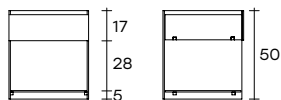

dino

DESIGN CRS FIAM

Comodino in vetro curvato da 8 mm con cassetto in legno laccato colore bianco, nero, marrone-grey e frontalino in vetro da 8 mm verniciato in tinta.

Bedside table in 8 mm-thick curved glass with lacquered wood drawer white, black or brown-grey. Front panel in 8 mm glass painted in matching colours.

portata sul piano: 20 kg
portata sul ripiano: 20 kg
load capacity on top: 20 kg
load capacity on shelf: 20 kg

dimensioni L, P, H
dimensions L, W, H
(cm)

	COD./CODE	Ø/L	P/W	H	peso netto net weight (kg)	peso lordo gross weight (kg)	volume imballo package volume (m ³)
Comodino in vetro curvato con cassetto laccato bianco. <i>Bedside table in curved glass with drawer white lacquered.</i>	DIN/B	45	46	50	24	30	0,15
Comodino in vetro curvato con cassetto laccato nero. <i>Bedside table in curved glass with drawer black lacquered.</i>	DIN/N	45	46	50	24	30	0,15
Comodino in vetro curvato con cassetto laccato marrone-grey. <i>Bedside table in curved glass with drawer brown-grey lacquered.</i>	DIN/MR	45	46	50	24	30	0,15