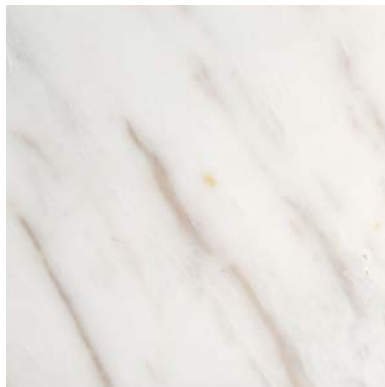

Coffee table with 10 mm tempered and fused glass top with "Cannage" texture, available transparent or back-painted with semi-transparent finishes or with metallic paints. Top is also available in marble, 20 mm thick. Solid wood structure in tobacco finish.

## PIANO IN VETRO RETROVERNICIATO \_ BACK-PAINTED GLASS TOP

CAT. COLORE COLOR CAT.	COLORI COLORS	CODICE _ CODE
		Vetro trasparente fuso Fused transparent glass
CAT.2 Tinta metallizzata <i>Metallic color</i>	Marrone brillante <i>Brilliant brown</i>	<b>VF-MB</b>
	Nero brillante <i>Brilliant black</i>	<b>VF-NB</b>
CAT.ST Tinta semi-trasparente <i>Semi-transparent color</i>	Fumo <i>Smoke</i>	<b>VF-FU</b>
	Ambra <i>Amber</i>	<b>VF-AM</b>

---

**FINITURE**  
**FINISHES**

---

**Base in legno**  
**Wood base**tabacco  
tobacco**Piano in vetro fuso retroverniciato (finitura semi-trasparente)**  
**Back-painted fused glass top (semi-transparent finish)**fumo  
smoke greyambra  
ambertrasparente  
transparent**Piano in vetro retroverniciato**  
**Back-painted glass top**nero brillante  
brilliant blackmarrone brillante  
brilliant brown

---

**FINITURE  
FINISHES**

---

**Piani in marmo  
Marble top**

grigio carnico  
carnico grey

mystic brown  
mystic brown

manhattan  
manhattan

calacatta royal  
calacatta royal