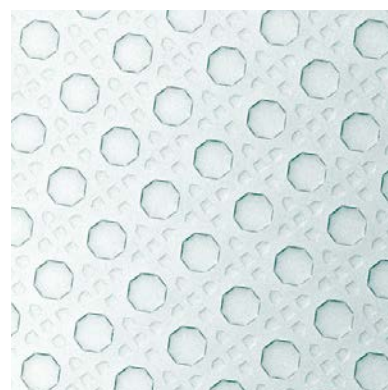

trasparente
transparent