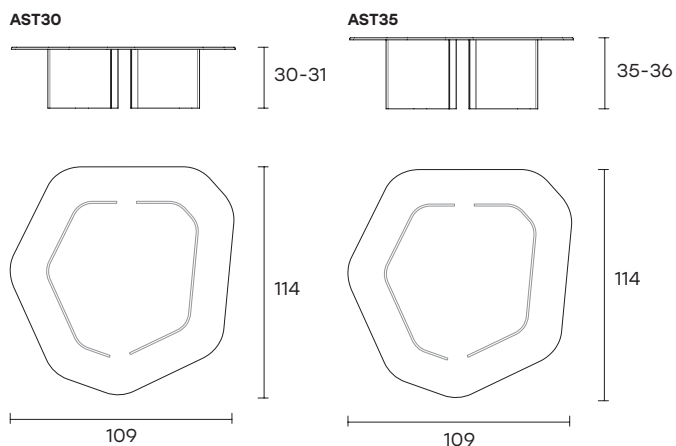

asteroids

Arik Levy

modello registrato
registered model

Tavolino con piano sagomato in vetro da 10 mm fuso a gran fuoco, retroverniciato con tinte metallizzate. Base in vetro da 10 mm fuso a gran fuoco e curvato, retroverniciato con tinte metallizzate in tinta con il piano. Piano disponibile anche in marmo, spessore 20 mm.

Coffee table with shaped top in 10 mm high-temperature fused glass, back-painted with metallic colours. Base in 10 mm high-temperature fused and curved glass, back-painted with metallic colours matching the top. Top also available in marble, 20 mm thick.

portata sul top: 30 kg
load capacity on top: 30 kg

DIMENSIONI _ DIMENSIONS

PIANO IN VETRO GLASS TOP

AST30

L 114 x P 109 x H 30 cm
L 44 ⁷/₈" x W 43" x H 11 ¹³/₁₆"

 43
 68
 0,40

AST35

L 114 x P 109 x H 35 cm
L 44 ⁷/₈" x W 43" x H 13 ³/₄"

 45
 70
 0,40

PIANO IN MARMO MARBLE TOP

AST30

L 114 x P 109 x H 31 cm
L 44 ⁷/₈" x W 43" x H 12 ³/₁₆"

 75
 100
 0,44

AST35

L 114 x P 109 x H 36 cm
L 44 ⁷/₈" x W 43" x H 14 ³/₁₆"

 77
 102
 0,44