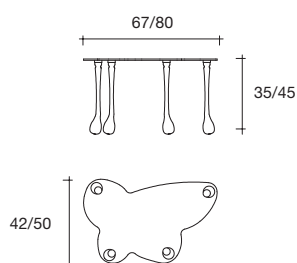

aurora

modello registrato
registered model

DESIGN
CHIARA LAMPUGNANI

portata sul piano: 15 kg
load capacity on top: 15 kg

Collezione di tavolini con gambe in vetro borosilicato tornito e piano in vetro sagomato da 8 mm nelle finiture: vetro extralight retro verniciato bianco o retro argentato, vetro Nero95. Disponibili in due altezze e dimensioni.

Collection of coffee tables with turned borosilicate glass legs. top in 8 mm contoured glass in the following finish: extralight white back-painted or mirrored or Black95. Available in two heights and sizes.

dimensioni L, P, H
dimensions L, W, H
(cm)

dimensioni L, P, H dimensions L, W, H (cm)	COD./CODE	L	P/W	H	peso netto net weight (kg)	peso lordo gross weight (kg)	volume imballo package volume (m ³)
Piano in vetro nero95. Black 95 glass top.	0669/N	67	42	35	7	9	0,05
Piano in vetro extralight verniciato bianco. Extralight white back-painted glass top.	0669/B	67	42	35	7	9	0,05
Piano in vetro extralight retroargentato. Extralight white back-mirrored glass top.	0669/S	67	42	35	7	9	0,05
Piano in vetro nero95. Black 95 glass top.	0805/N	80	50	45	9	11	0,07
Piano in vetro extralight verniciato bianco. Extralight white back-painted glass top.	0805/B	80	50	45	9	11	0,07
Piano in vetro extralight retroargentato. Extralight white back-mirrored glass top.	0805/S	80	50	45	9	11	0,07