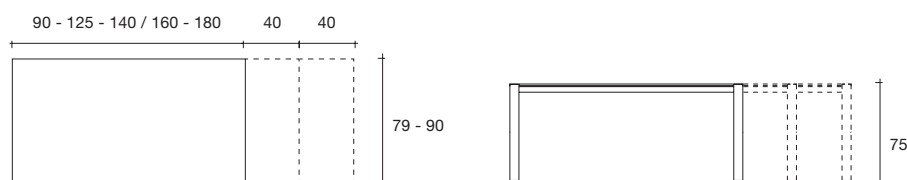

grigio (V75), extralight acidato retro verniciato bianco (V85). Prolunghe da 40 cm in laminato bianco, grigio (F06) o wengé (A30).

Extensible table with anodized aluminum structure. 12 mm-thick top in honeycomb aluminum available in: white laminate (F10),

dimensioni L, P, H dimensions L, W, H (cm)	COD./CODE	L	P/W	H	peso netto net weight (kg)	peso lordo gross weight (kg)	volume imballo package volume (m ³)
Piano vetro extralight retroverniciato bianco prolunga laminato bianco. <i>Extralight white back-stained glass top white laminate extension.</i>	10666	90 /130	90	75	45	52	0,24
Piano vetro retroverniciato nero prolunga laminato grigio. <i>Black back-stained glass top grey laminate extension.</i>	10666	90 /130	90	75	45	52	0,24
Piano vetro extralight retroverniciato bianco ed acidato prolunga laminato bianco. <i>Top in white back-stained and etched extralight glass white laminate extension.</i>	10666	90 /130	90	75	45	52	0,24
Piano vetro retroverniciato grigio ed acidato prolunga laminato grigio. <i>Top in grey back-stained and etched glass grey laminate extension.</i>	10666	90 /130	90	75	45	52	0,24
Piano laminato bianco o grigio, prolunga laminato bianco o grigio. <i>White or grey laminate white or grey laminate extension.</i>	10600	125 /165	79	75	36	42	0,21
Piano vetro extralight retroverniciato bianco prolunga laminato bianco. <i>Extralight white back-stained glass top white laminate extension.</i>	10600	125 /165	79	75	55	68	0,27
Piano vetro retro verniciato nero prolunga laminato grigio. <i>Black back-stained glass top grey laminate extension.</i>	10600	125 /165	79	75	55	68	0,27
Piano vetro extralight retroverniciato bianco ed acidato prolunga laminato bianco. <i>Top in white back-stained and etched extralight glass white laminate extension.</i>	10600	125 /165	79	75	55	68	0,27
Piano vetro retroverniciato grigio ed acidato prolunga laminato grigio. <i>Top in grey back-stained and etched glass grey laminate extension.</i>	10600	125 /165	79	75	55	68	0,27